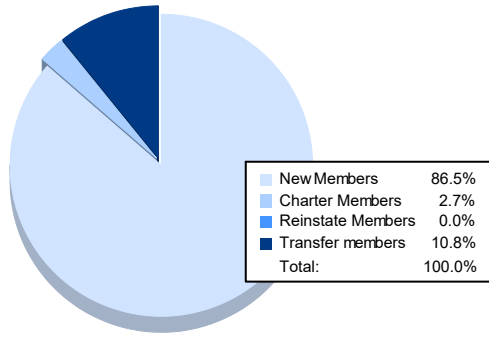

Year	New Clubs	Dropped Clubs	Gain/ Loss Clubs	New Members	Charter Members	Reinstate Members	Transfer Members	Total Member Added	Total Members Dropped	Gain/ Loss Members
2016-2017	0	1	-1	78	1	1	17	97	147	-50
2017-2018	1	0	1	58	34	4	3	99	133	-34
2018-2019	0	0	0	50	5	3	6	64	117	-53
2019-2020	0	2	-2	51	0	0	6	57	109	-52
2020-2021	0	2	-2	32	1	0	4	37	85	-48
<b>Average</b>	<b>0</b>	<b>1</b>	<b>-1</b>	<b>54</b>	<b>8</b>	<b>2</b>	<b>7</b>	<b>71</b>	<b>118</b>	<b>-47</b>

### Membership Composition June 2021 Cumulative