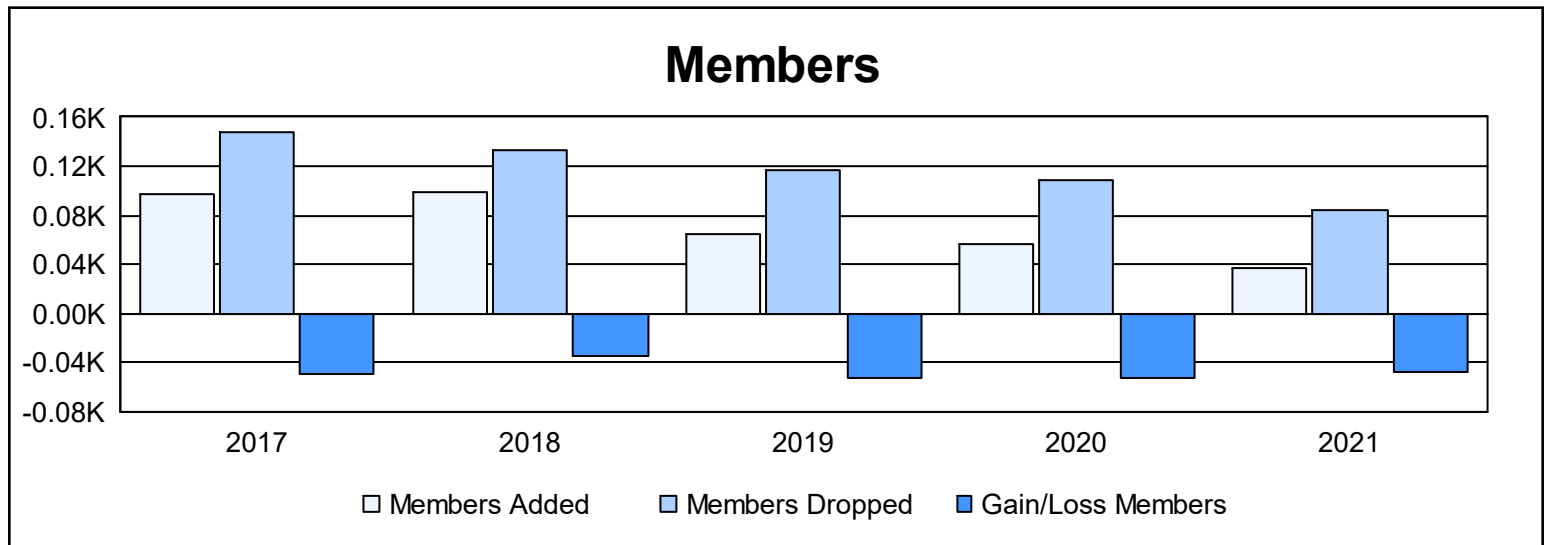

Year	New Clubs	Dropped Clubs	Gain/ Loss Clubs	New Members	Charter Members	Reinstate Members	Transfer Members	Total Member Added	Total Members Dropped	Gain/ Loss Members
2016-2017	0	1	-1	78	1	1	17	97	147	-50
2017-2018	1	0	1	58	34	4	3	99	133	-34
2018-2019	0	0	0	50	5	3	6	64	117	-53
2019-2020	0	2	-2	51	0	0	6	57	109	-52
2020-2021	0	2	-2	32	1	0	4	37	85	-48
<b>Average</b>	<b>0</b>	<b>1</b>	<b>-1</b>	<b>54</b>	<b>8</b>	<b>2</b>	<b>7</b>	<b>71</b>	<b>118</b>	<b>-47</b>

### Membership Composition June 2021 Cumulative