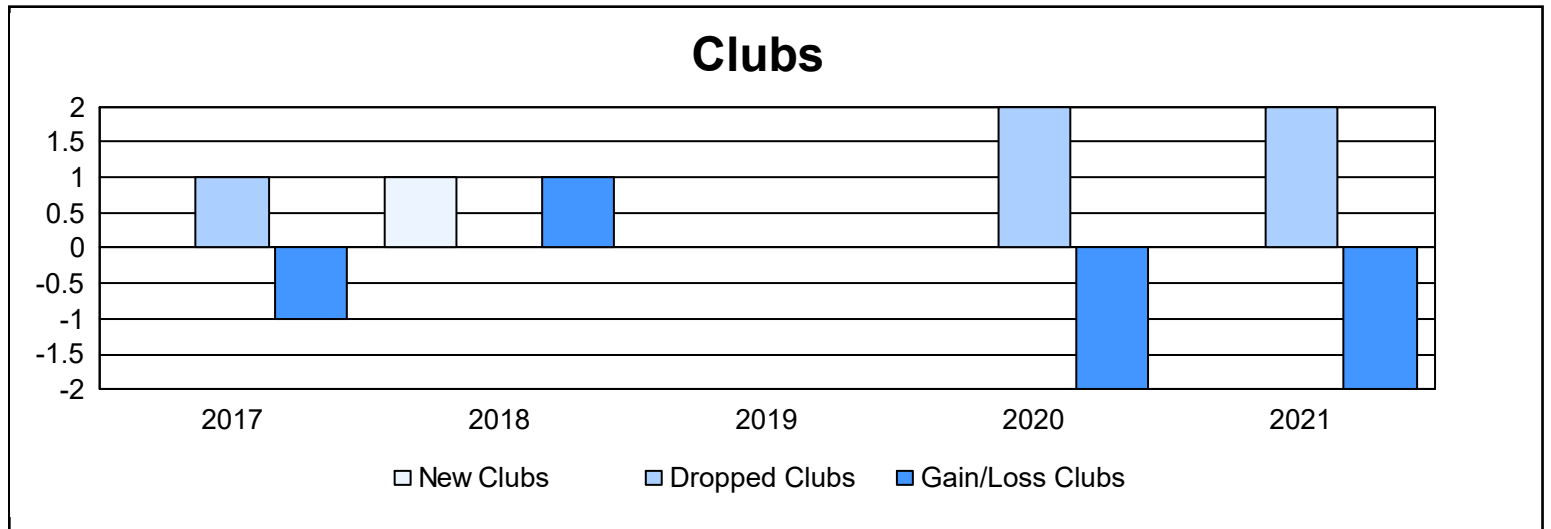

Year	New Clubs	Dropped Clubs	Gain/ Loss Clubs	New Members	Charter Members	Reinstate Members	Transfer Members	Total Member Added	Total Members Dropped	Gain/ Loss Members
2016-2017	0	1	-1	78	1	1	17	97	147	-50
2017-2018	1	0	1	58	34	4	3	99	133	-34
2018-2019	0	0	0	50	5	3	6	64	117	-53
2019-2020	0	2	-2	51	0	0	6	57	109	-52
2020-2021	0	2	-2	32	1	0	4	37	85	-48
<b>Average</b>	<b>0</b>	<b>1</b>	<b>-1</b>	<b>54</b>	<b>8</b>	<b>2</b>	<b>7</b>	<b>71</b>	<b>118</b>	<b>-47</b>

### Membership Composition June 2021 Cumulative